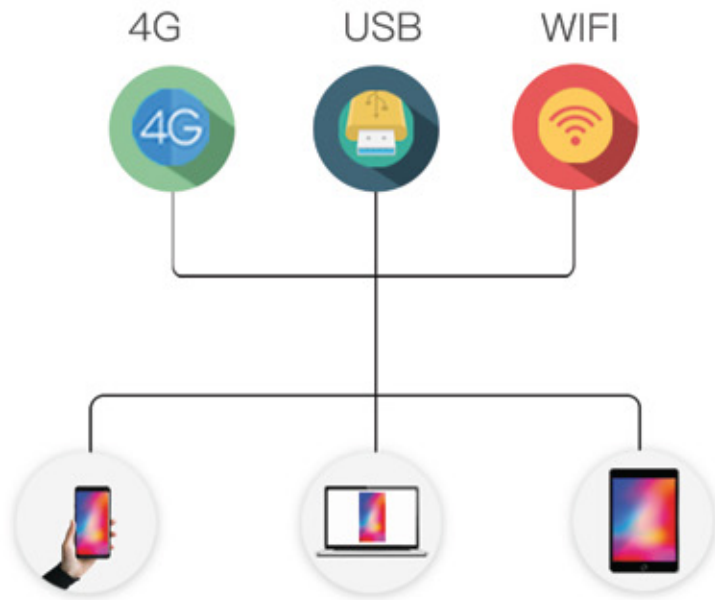

Creative LED Cube Sign
Four / Five Sides

MAGIC CUBE LED DISPLAY

LOUIS VUITTON

640x640x640mm

HD performance for both effects and dynamic video show.

480x480x480mm

320x320x320mm

No need frame for installation, no professional installation required.

Even the end-user can easily to operate the LED cube screen via computer or mobile phone APP.

Plug and play device.

Standing ▾

Hanging ▲

Wall-Mounted ▲

It is commonly used for **Chain store**,
airport, exhibition, hotel or for
3D digital show in clubs, shows, etc.