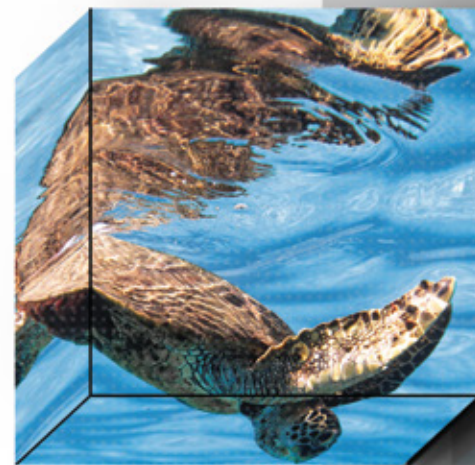

Creative LED Cube Sign
Four / Five Sides

MAGIC CUBE LED DISPLAY

LOUIS VUITTON

640x640x640mm

HD performance for both effects and dynamic video show.

480x480x480mm

320x320x320mm

No need frame for installation, no professional installation required.

Even the end-user can easily to operate the LED cube screen via computer or mobile phone APP.

Plug and play device.

Standing ▾

Hanging ▲

Wall-Mounted ▲

It is commonly used for **Chain store**,
airport, exhibition, hotel or for
3D digital show in clubs, shows, etc.